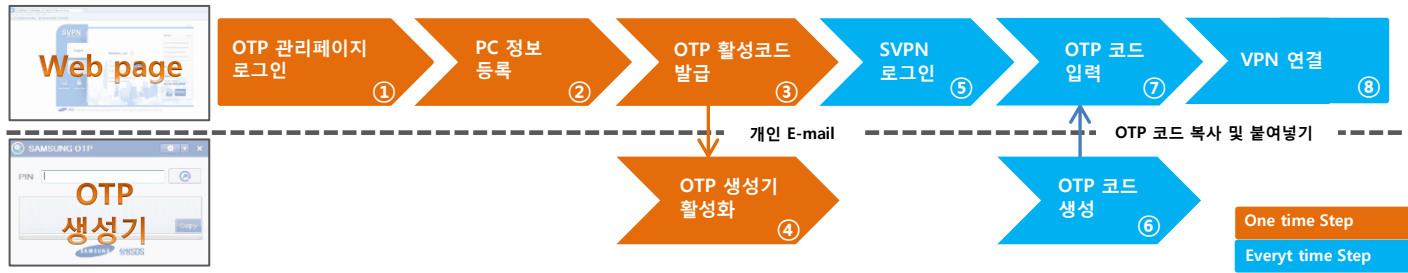

SVPN QUICK GUIDE

전체 단계

One-time Steps

1 고객지원

2 인증센터

1 https://www.samsungvpn.com/cert/Manage_Otp.aspx

2

1 인증센터

2 OTP 활성화

3

1 SamsungOTP

2

4

SVPN Connecting Steps on a daily basis

5

1 Create